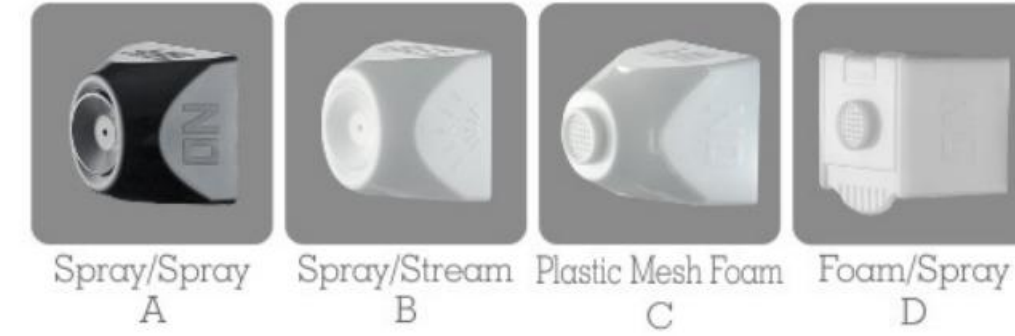

E201-11

E201-12

All Plastic Trigger Sprayer

E202 series
Discharge Rate: 1.20-1.40ml/T

All Plastic Trigger Sprayer

E203 series
Discharge Rate: 1.20-1.40ml/T

Nozzle Options

Closure Size Options