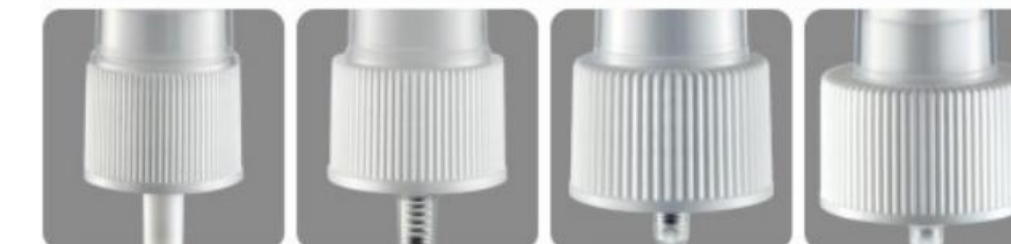

Closure Style Options

Ribbed

Smooth

Alum.

Water transfer

Oral Sprayer

E602 series
Discharge Rate: 0.11-0.13ml/T

Closure Size Options