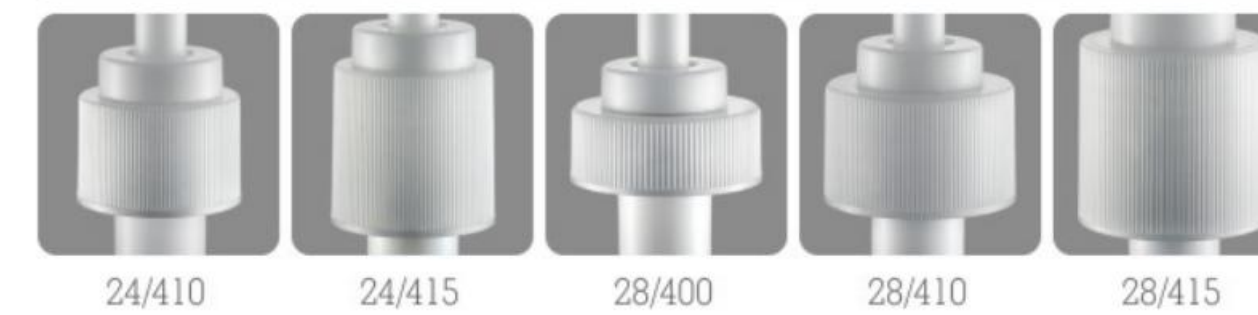

E206G-1
28/400, 28/410, 28/415

300 series Lotion Pump

乳液泵

GP BOTTLES

Screw Down Lotion Pump

E301 series
Discharge Rate: 1.20-1.40ml/T

Nozzle Options.

Closure Size Options

Closure Style Options

Screw Down Lotion Pump

E301 series
Discharge Rate: 1.20-1.40ml/T

E301-1

E301-2

E301-3

E301-4

E301-5