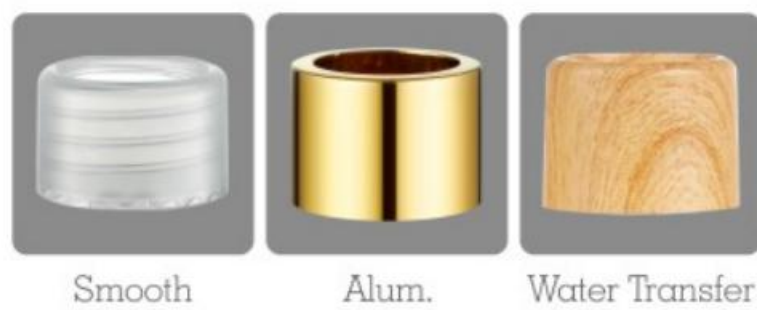

Trigger Options.

Lock Options.

Closure Size Options.

Closure Options.

E101-4

E101-5

Mini Trigger Sprayer

E102 series
Discharge Rate: 0.45-0.55ml/T

E102-1

E102-1

Lock Options.

Button

Closure Size Options.

28/410

Closure Options.

Smooth