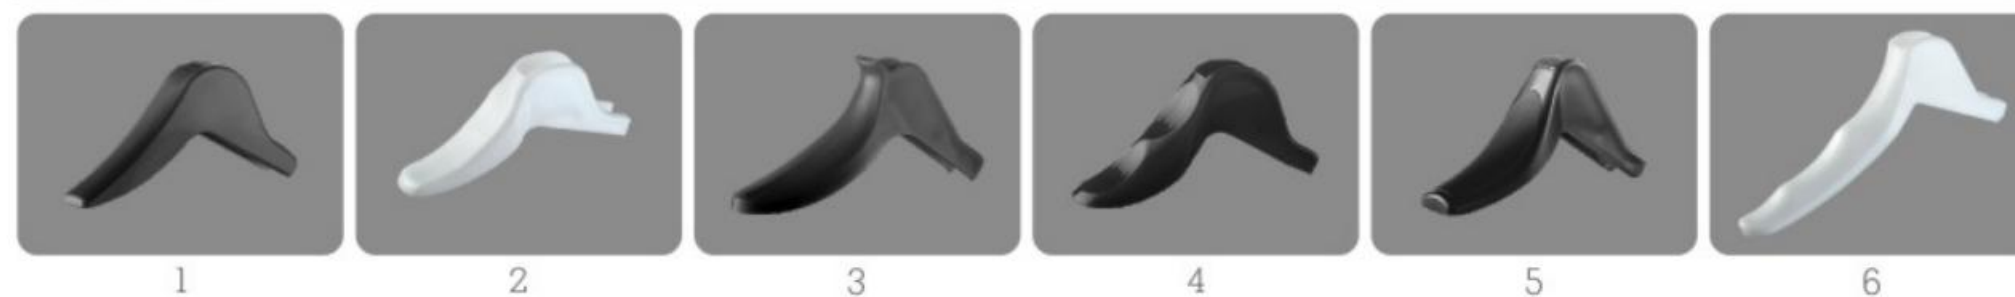

Trigger Options