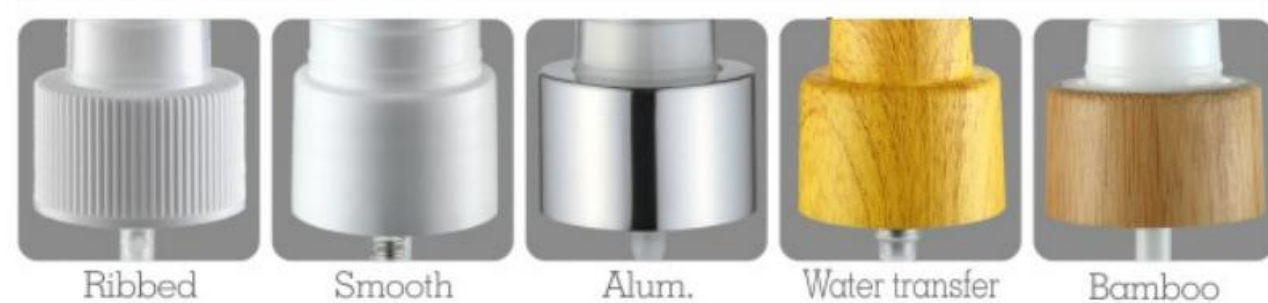

Actuator Options

E501

Closure Size Options

Closure Style Options

600 series

Oral Sprayer
Nasal Sprayer

口腔喷和鼻喷

GP BOTTLES