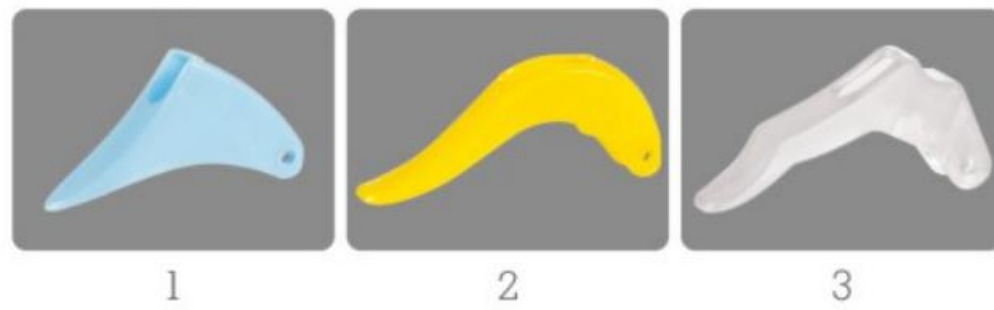

Trigger Options.