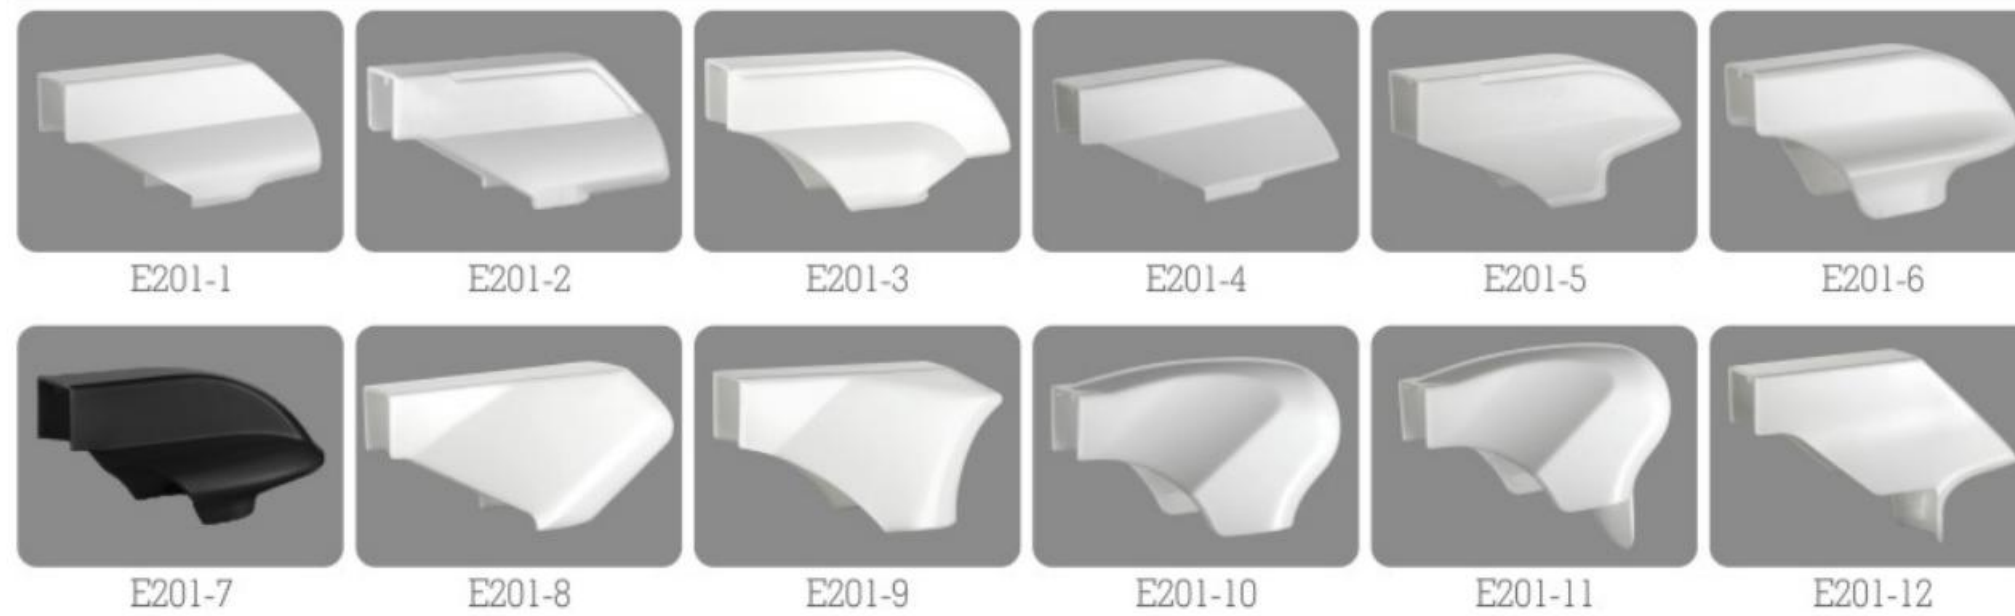

Cover Options